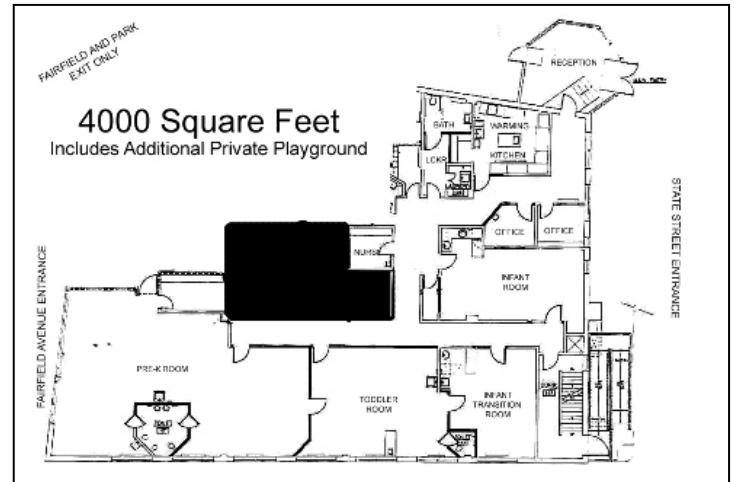

## 753 Fairfield Avenue

**1. Location:**

- **Address: 753 Fairfield Avenue**
- **West End of Bridgeport  
Fairfield and Park Avenue  
Intersection**

**2. Contact:**

- **Paul Santos**  
**Center for Women and Families  
of Eastern Fairfield County, Inc.**  
**753 Fairfield Avenue**  
**Bridgeport, CT 06604**  
**Tel: 203-334-6154**  
[psantos@cwefec.org](mailto:psantos@cwefec.org)

**3. Description:**

- **All businesses welcome. Day Care ready facility includes offices, four classrooms, nurse's room, private playground.**

**4. Size:**

- **Square Footage: 4,000 sf built plus large private play area**